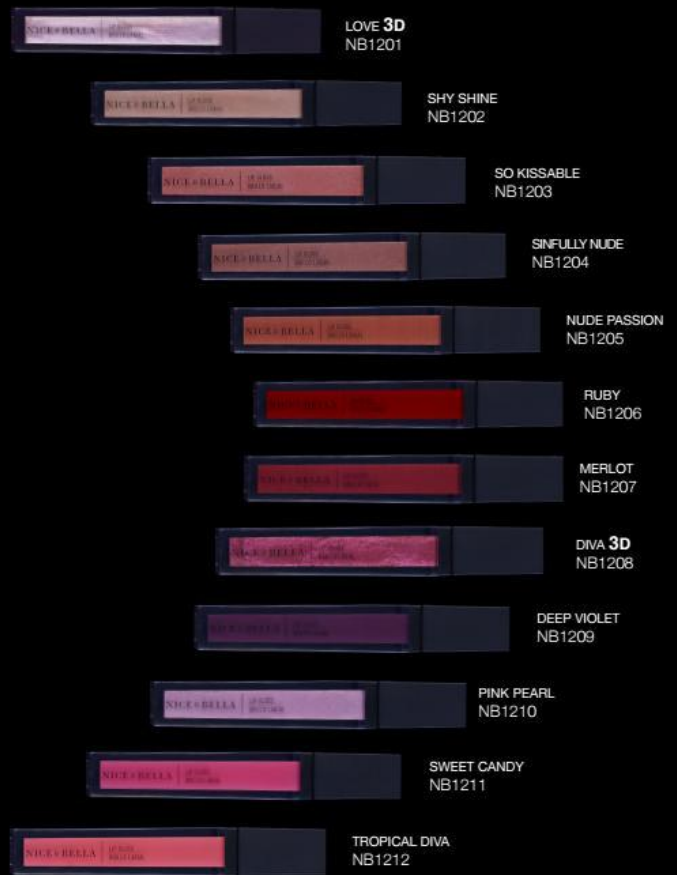

SOMBRAS

Sombras Compactas para Ojos Duo
Eyeshadow Duo
199 - 14 - 13
6,900